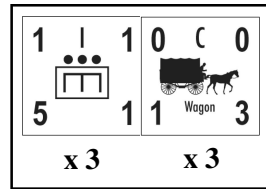

Romanian Cavalry Brigade

June 22, 1941

Cavalry Regiment
x 2

Motorized Battalion
x 1

Artillery Brigade

Engineer Company

Anti-Aircraft Battery

Recon Company