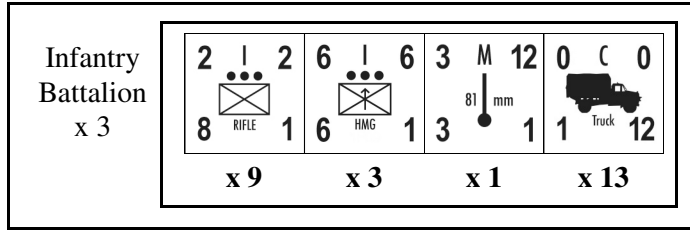

SS
6th Infantry
Regiment