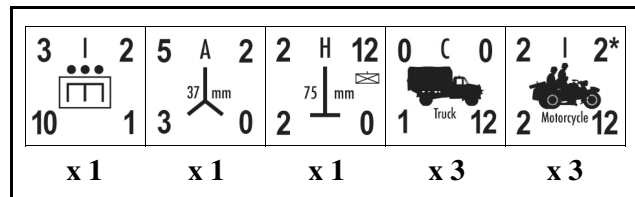

The SS Kampfgruppe Nord Division was originally formed as a garrison unit in Norway and contained many Swedes, Norwegians, and Danes. The division fought in Finland against the Russians and was under Finnish command for part of the time. In June of 1941, the division was part of XXXVI Corps under Armee Norwegen. Later upgraded to a mountain division, this unit fought 1,214 consecutive days in the subarctic.