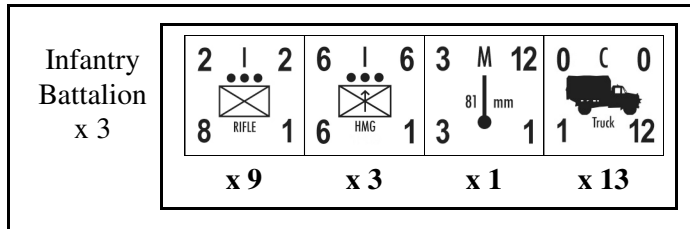

SS
7th Infantry
Regiment