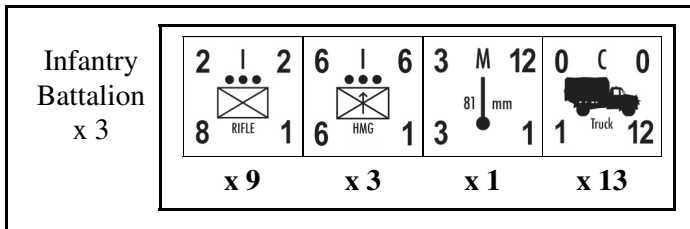

SS
8th Infantry
Regiment