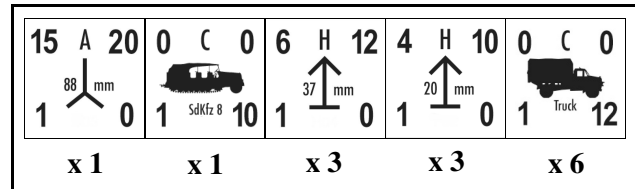

SS Nord
Anti-Aircraft
Battalion