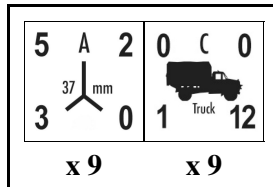

SS Nord
Anti-tank
Battalion