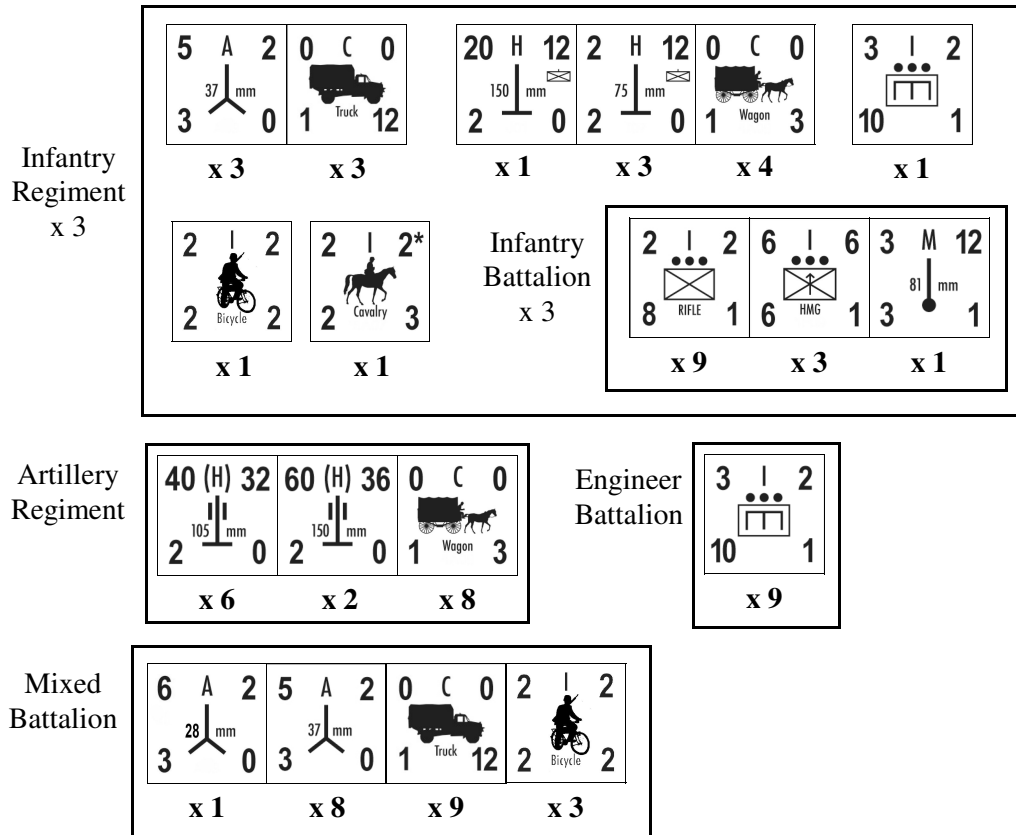

Infantry Division 8th Wave

September 22, 1941

8th Wave Infantry Divisions with regiment numbers and position in order of battle for June, 1941

	Regiments	Corps	Army Group		
	290th Division	501 502 503	I	18th Army North	
	291st Division	504 505 506	XXVI	18th Army North	
	292nd Division	507 508 509	IX	4th Army Center	
	293rd Division	510 511 512	XIII	4th Army Center	Mixed Battalion has no bicycles Add Recon Battalion with 9 Bicycles
	294th Division	513 514 515	Reserve	OKH South	arrived in July Mixed Batt. has no 28AT and six 37AT
	295th Division	516 517 518	IV	17th Army South	
	296th Division	519 520 521	IV	17th Army South	
	297th Division	522 523 524	LV	6th Army South	Mixed Battalion has no bicycles Add Recon Batt. with 3 Bicycles, one 75 Infantry Gun , one 37AT, and two trucks
	298th Division	525 526 527	XVII	6th Army South	Mixed Battalion has no bicycles Add Recon Batt. with 6 Bicycles, one 75 Infantry Gun , one 37AT, and two trucks
	299th Division	528 529 530	XXIX	6th Army South	Mixed Battalion has no bicycles Add Recon Batt. with 3 Bicycles, one 75 Infantry Gun , one 37AT, and two trucks