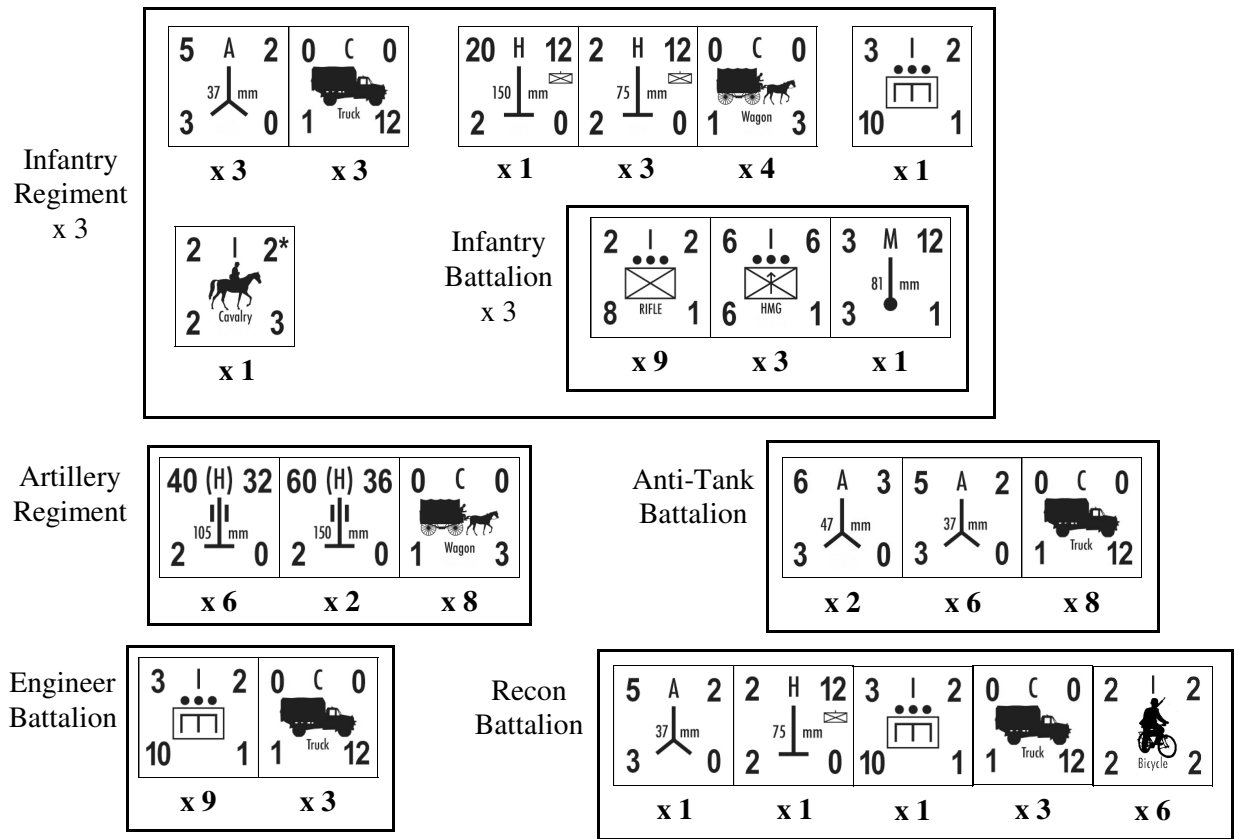

Infantry Division 11th Wave

September 22, 1941

11th Wave Infantry Divisions with regiment numbers and position in order of battle for June, 1941

	Regiments	Corps	Army Group
 121st Division	405 407 408	II 16th Army	North Infantry Regiments have Bicycle instead of Cavalry
 122nd Division	409 410 411	XXVIII 16th Army	North Infantry Regiments have Bicycle instead of Cavalry
 123rd Division	415 416 418	XXVIII 16th Army	North
 125th Division	419 420 421	IV 17th Army	South
 126th Division	422 424 426	X 16th Army	North
 129th Division	427 428 430	XX 9th Army	Center
 131st Division	431 432 434	XXXXIII 4th Army	Center
 132nd Division	436 437 438	XXXXIV	OKH
 134th Division	439 445 446	XXXXIII 4th Army	Center
 137th Division	447 448 449	IX 4th Army	Center