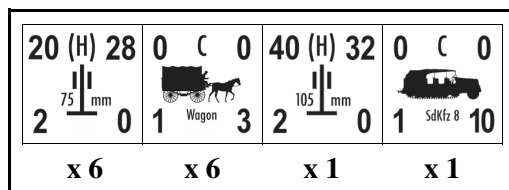

Artillery Regiment