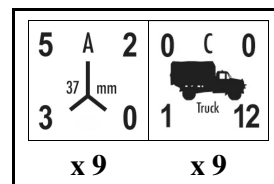

Anti-tank Battalion