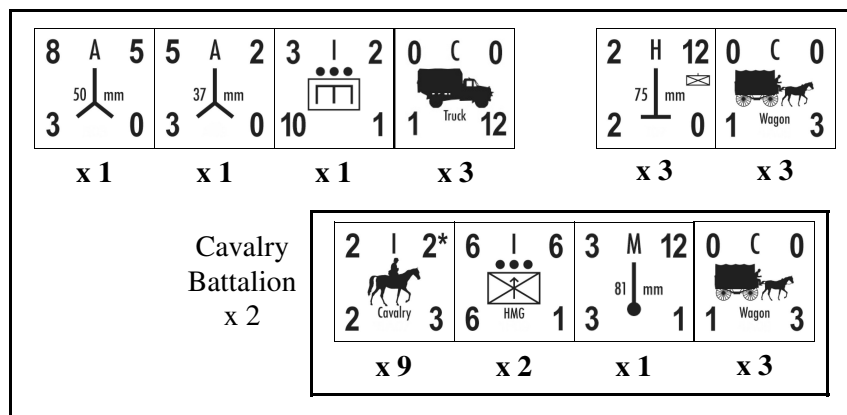

German 1st Cavalry Division

September 22, 1941

Cavalry Regiment
x 3

Cavalry Regiment (-)
x 1

Artillery Regiment

Anti-tank Battalion

Engineer Battalion

Recon Battalion

On June 22, 1941, the 1st Cavalry Division was part of XXIV Corps in 2nd Panzergruppe in Army Group Center near Minsk. In August, the division was part of XII Corps in 2nd Army in Army Group Center near Gomel and Kiev. From September on, the division was part of XXXV Corps in 2nd Panzergruppe in Army Group South near Bryansk.