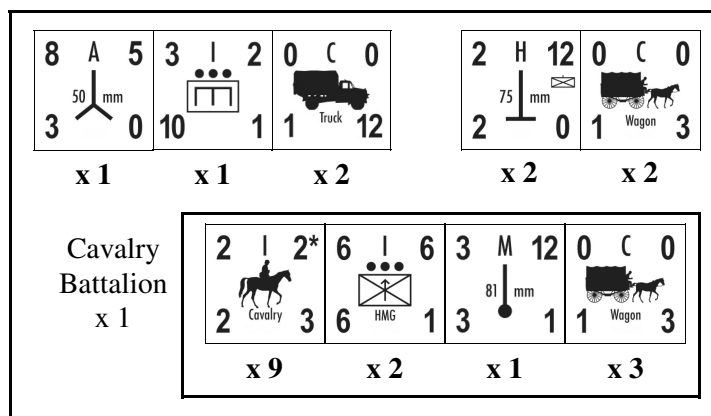

German 1st Cavalry Division

September 22, 1941

Cavalry Regiment
x 3

Cavalry Regiment (-)
x 1

Artillery Regiment

Anti-tank Battalion

Engineer Battalion

Recon Battalion

On June 22, 1941, the 1st Cavalry Division was part of XXIV Corps in 2nd Panzergruppe in Army Group Center near Minsk. In August, the division was part of XII Corps in 2nd Army in Army Group Center near Gomel and Kiev. From September on, the division was part of XXXV Corps in 2nd Panzergruppe in Army Group South near Bryansk.