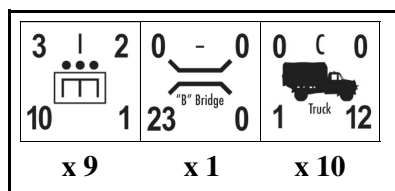

Engineer Battalion