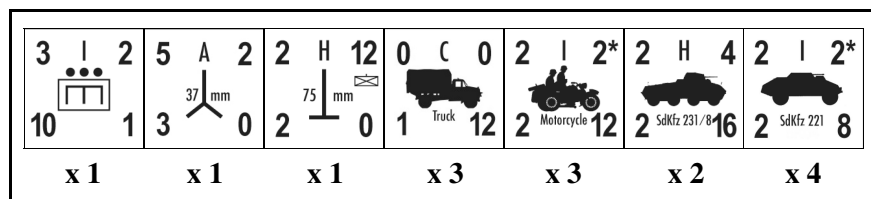

On June 22, 1941, the 1st Cavalry Division was part of XXIV Corps in 2nd Panzergruppe in Army Group Center near Minsk. In August, the division was part of XII Corps in 2nd Army in Army Group Center near Gomel and Kiev. From September on, the division was part of XXXV Corps in 2nd Panzergruppe in Army Group South near Bryansk.