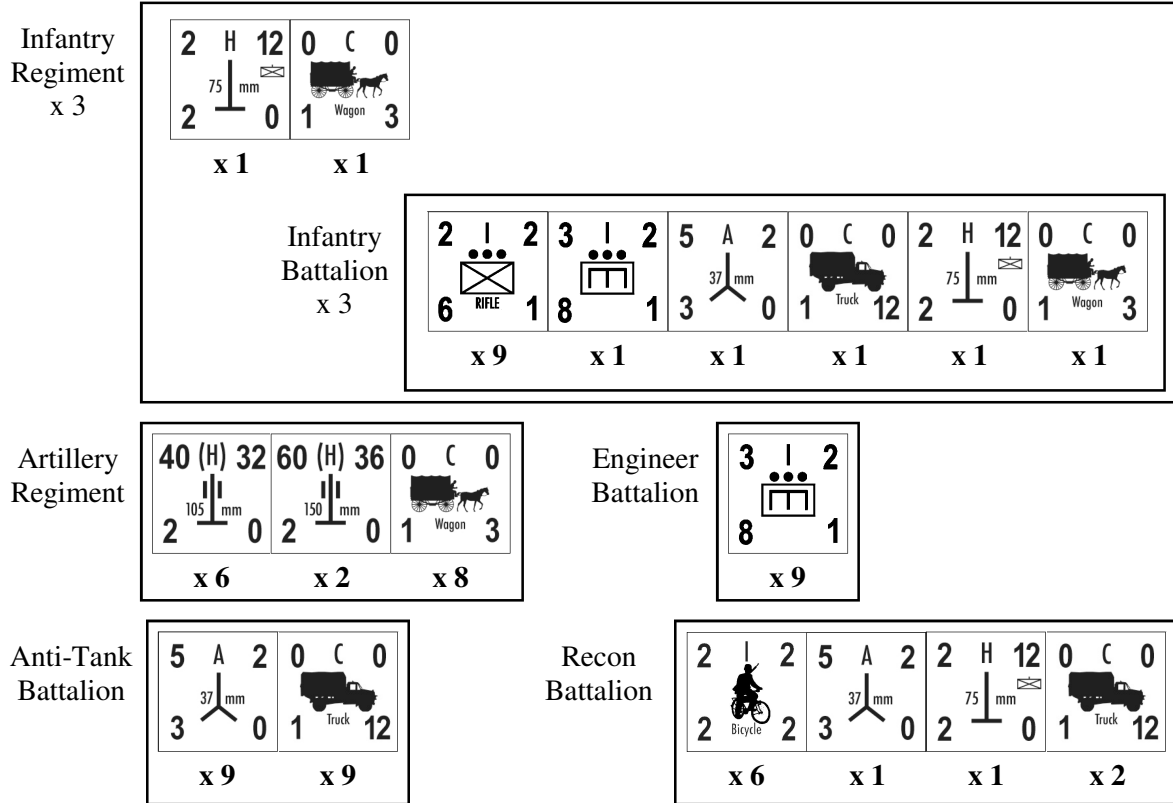

# German Infantry Division (3rd Wave)

September 1, 1939

Third Wave Divisions: 206, 207, 208, 209, 211, 212, 213, 214, 215, 216, 218, 221, 223, 225, 227, 228, 231, 239, 246