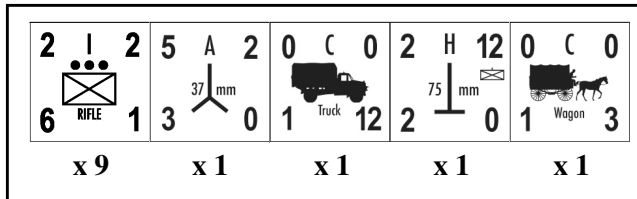

German Infantry Division (2nd Wave)

September 1, 1939

Infantry Regiment
x 3

Infantry Battalion
x 3

Artillery Regiment

Pioneer Battalion

Anti-Tank Battalion

Recon Battalion