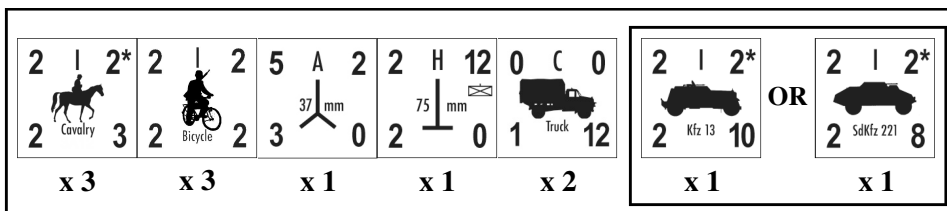

German Infantry Division (2nd Wave)

September 1, 1939

Infantry Regiment
x 3

Infantry Battalion
x 3

Artillery Regiment

Pioneer Battalion

Anti-Tank Battalion

Recon Battalion