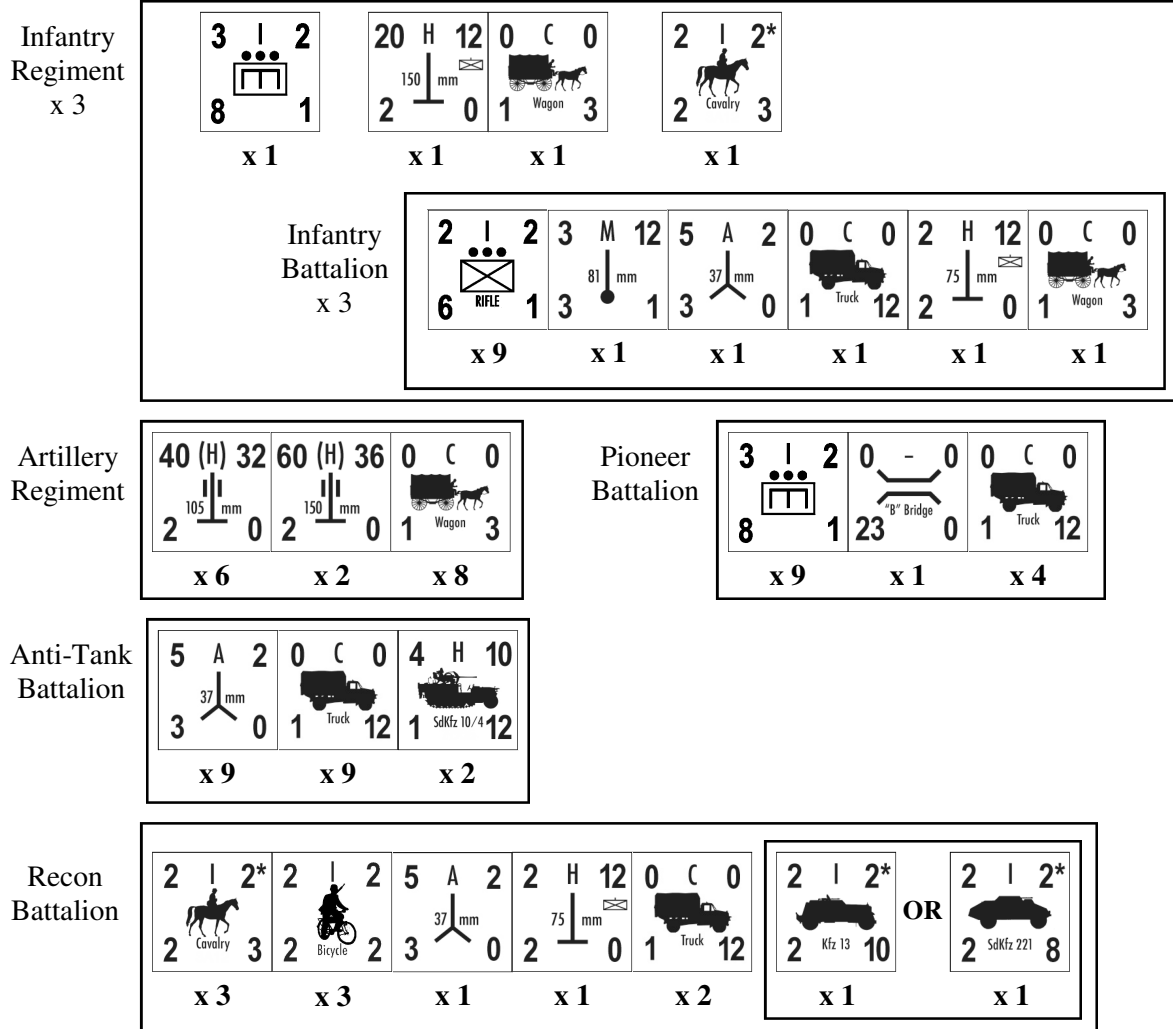

German Infantry Division (1st Wave)

September 1, 1939

First Wave Divisions: 1, 3, 4, 5, 6, 7, 8, 9, 10, 11, 12, 14, 15, 16, 17, 18, 19, 21, 22, 23, 24, 25, 26, 27, 28, 30, 31, 32, 33, 34, 35, 36, 44, 45, 46

Modifications to Divisions

23 : Add 1 Mixed Artillery Battalion of 1 105How, 1 150How and 2 Sdkfz 8