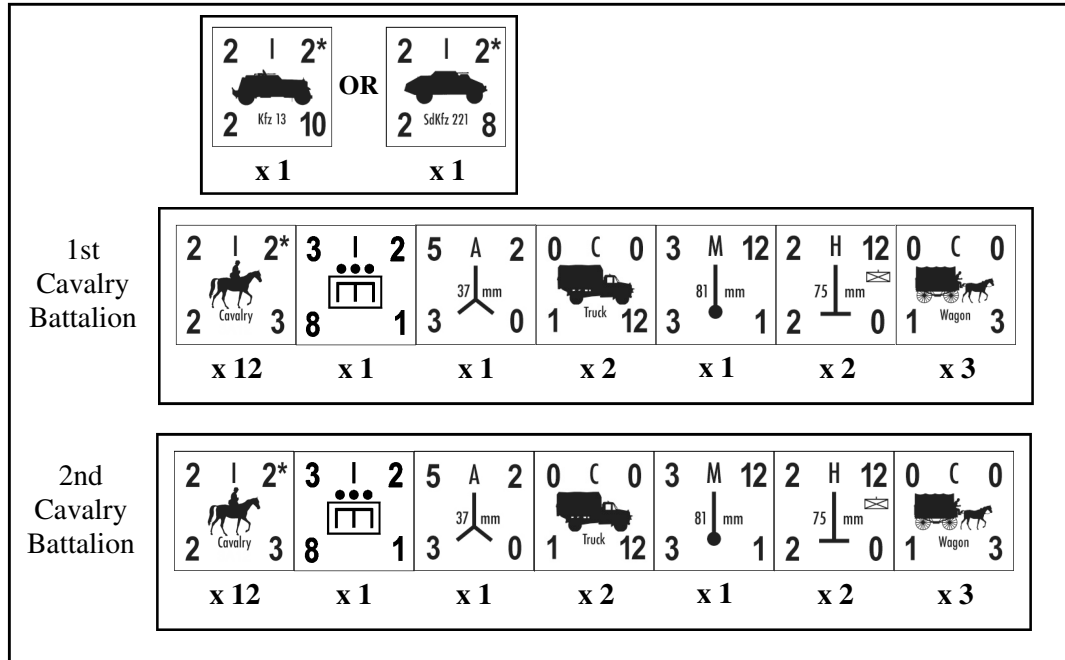

German Cavalry Brigade

September 1, 1939

Consists of 1 cavalry regiment of 2 battalions, 1 artillery battalion, and 1 recon battalion.

1st
Cavalry
Regiment

1st
Artillery
Battalion

1st
Recon
Battalion