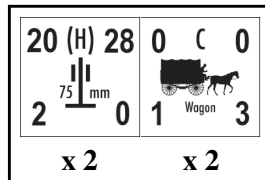

German Cavalry Brigade

September 1, 1939

Consists of 1 cavalry regiment of 2 battalions, 1 artillery battalion, and 1 recon battalion.

1st
Cavalry
Regiment

1st
Artillery
Battalion

1st
Recon
Battalion