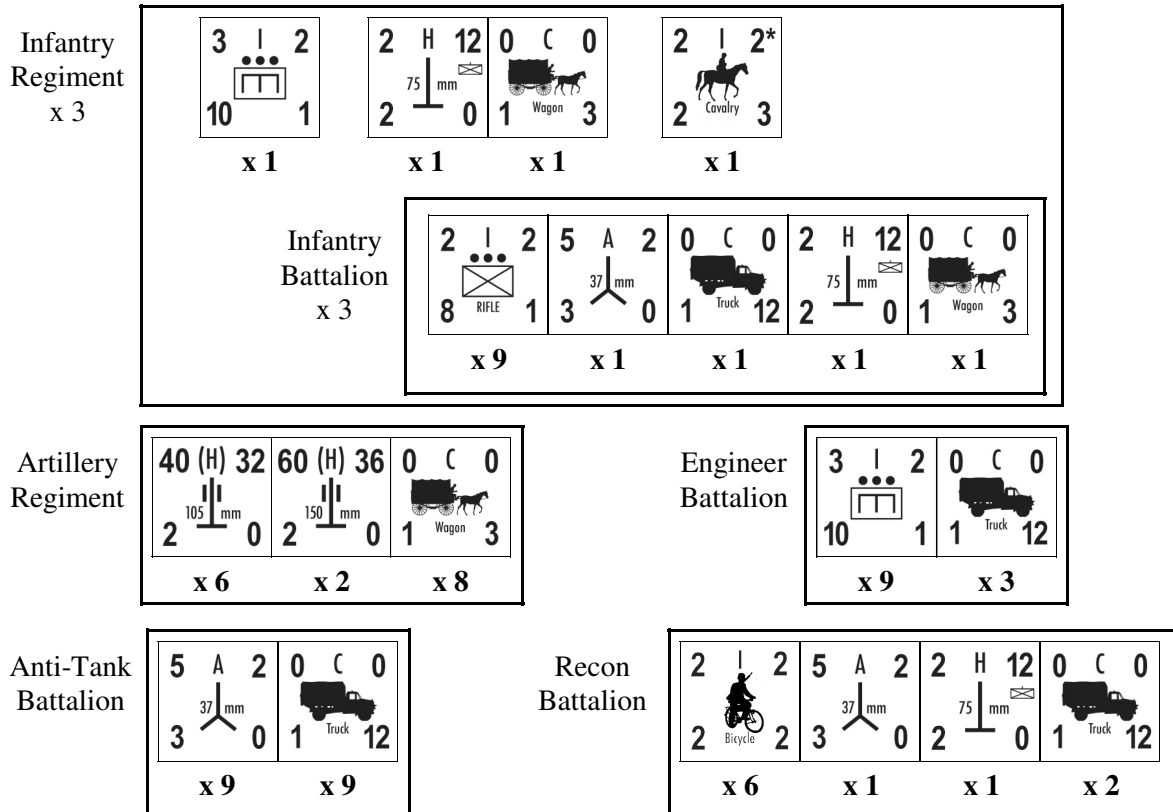

# German Infantry Division (4th Wave)

May 10, 1940

Consists of 3 infantry regiments of 3 battalions each, 1 artillery regiment, 1 engineer battalion, 1 anti-tank battalion, and 1 recon battalion.

Fourth Wave Divisions: 251, 252, 253, 254, 255, 256, 257, 258, 260, 262, 267, 268, 269