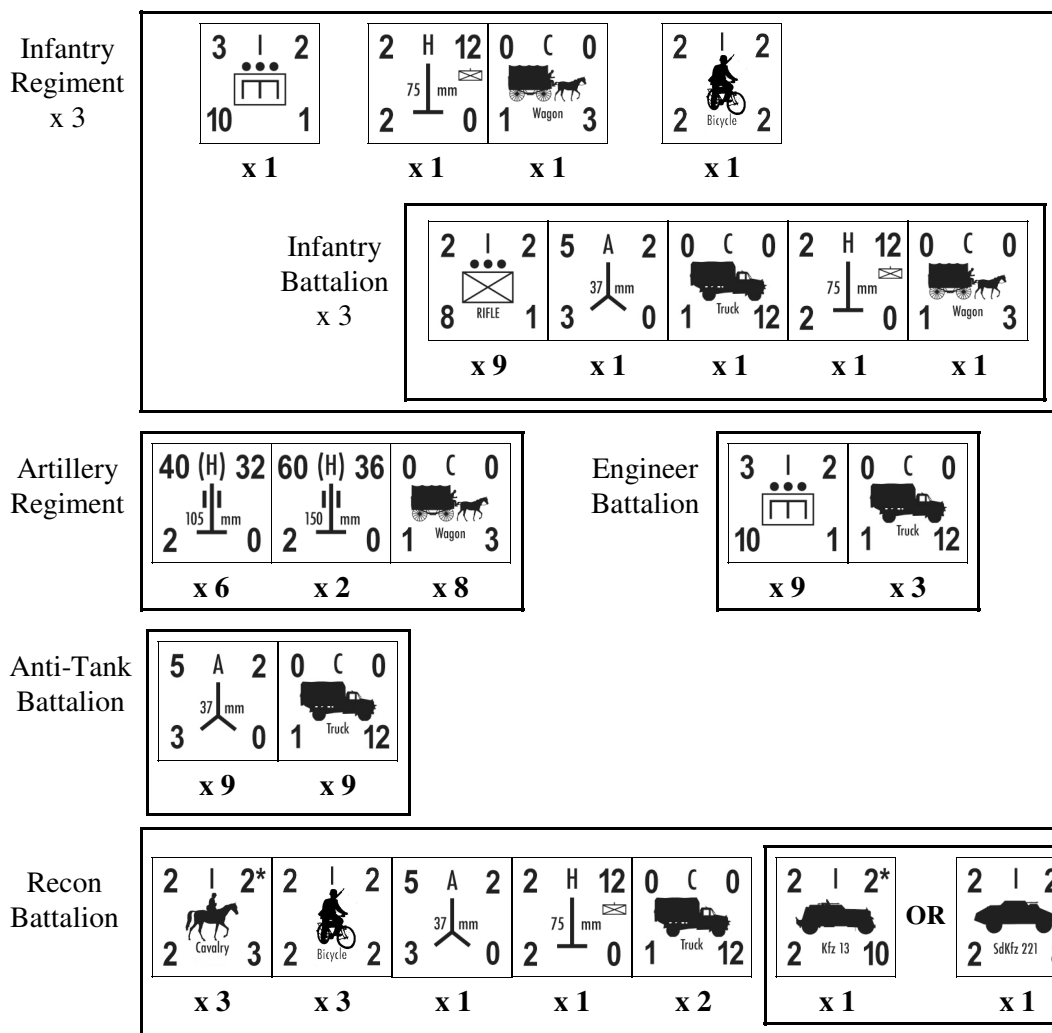

# German Infantry Division (3rd Wave)

May 10, 1940

Consists of 3 infantry regiments of 3 battalions each, 1 artillery regiment, 1 engineer battalion, 1 anti-tank battalion, and 1 recon battalion.

Third Wave Divisions: 205, 206, 207, 208, 209, 211, 212, 213, 214, 215, 216, 217, 218, 221, 223, 225, 227, 228, 231, 239, 246, 311

- Notes:
- 205 : Anti-Tank Battalion has only 6 37AT, delete Recon Battalion except for 3 Bicycle
  - 206 : Artillery Regiment has 4 105How and 2 150 How, Anti-Tank Battalion has only 3 37AT
  - 207 : Recon Battalion has only 3 Bicycle, 1 37AT, 1 75IG, and 2 trucks
  - 208 : Recon Battalion has only 3 Bicycle, 1 37AT, 1 75IG, and 2 trucks
  - 209 : delete Artillery Regiment, Anti-Tank Battalion has only 3 37AT
  - 211 : Artillery has no 150 How, Recon Battalion has only 3 Bicycle, 1 37AT, 1 75IG, and 2 trucks, add Anti-Aircraft Company with 2 Sdkfz 10/4