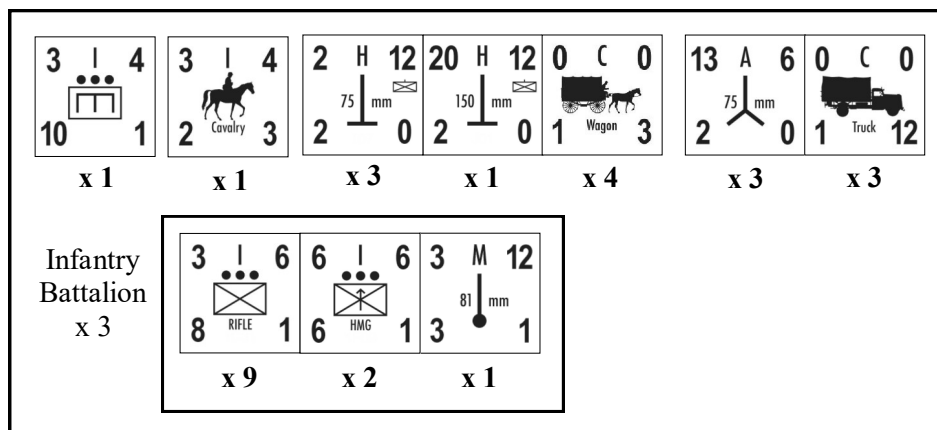

168th Infantry Division

July 1, 1943

417th
Infantry
Regiment

429th
Infantry
Regiment

442nd
Infantry
Regiment

248th
Artillery
Regiment
(-)

248th
PzJgr
Battalion

248th
Pioneer
Battalion
(-)