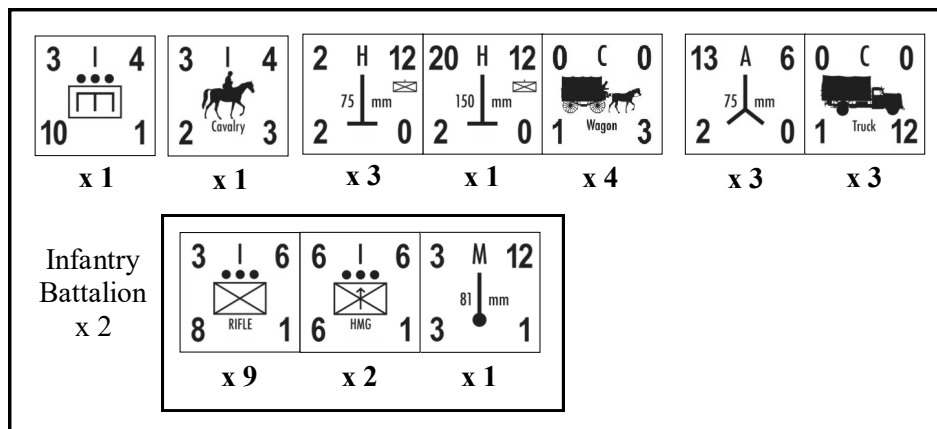

168th Infantry Division

July 1, 1943

417th
Infantry
Regiment

429th
Infantry
Regiment

442nd
Infantry
Regiment

248th
Artillery
Regiment
(-)

248th
PzJgr
Battalion

248th
Pioneer
Battalion
(-)