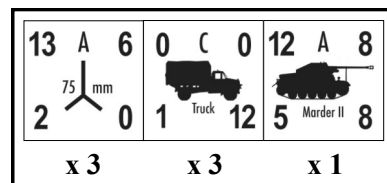

168th Infantry Division

July 1, 1943

417th
Infantry
Regiment

429th
Infantry
Regiment

442nd
Infantry
Regiment

248th
Artillery
Regiment
(-)

248th
PzJgr
Battalion

248th
Pioneer
Battalion
(-)