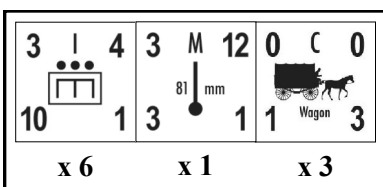

168th Infantry Division

July 1, 1943

417th
Infantry
Regiment

429th
Infantry
Regiment

442nd
Infantry
Regiment

248th
Artillery
Regiment
(-)

248th
PzJgr
Battalion

248th
Pioneer
Battalion
(-)