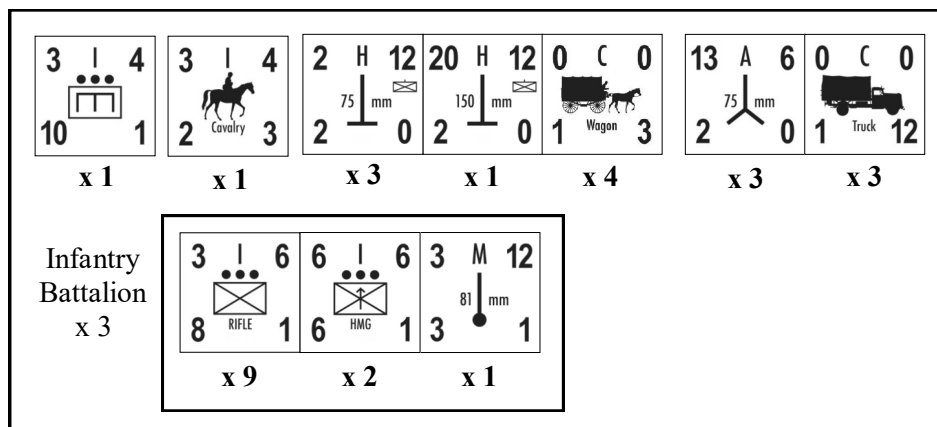

168th Infantry Division

July 1, 1943

417th
Infantry
Regiment

429th
Infantry
Regiment

442nd
Infantry
Regiment

248th
Artillery
Regiment
(-)

248th
PzJgr
Battalion

248th
Pioneer
Battalion
(-)