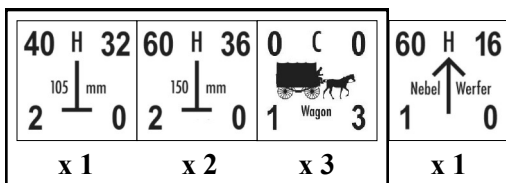

168th Infantry Division

July 1, 1943

417th
Infantry
Regiment

429th
Infantry
Regiment

442nd
Infantry
Regiment

248th
Artillery
Regiment
(-)

248th
PzJgr
Battalion

248th
Pioneer
Battalion
(-)