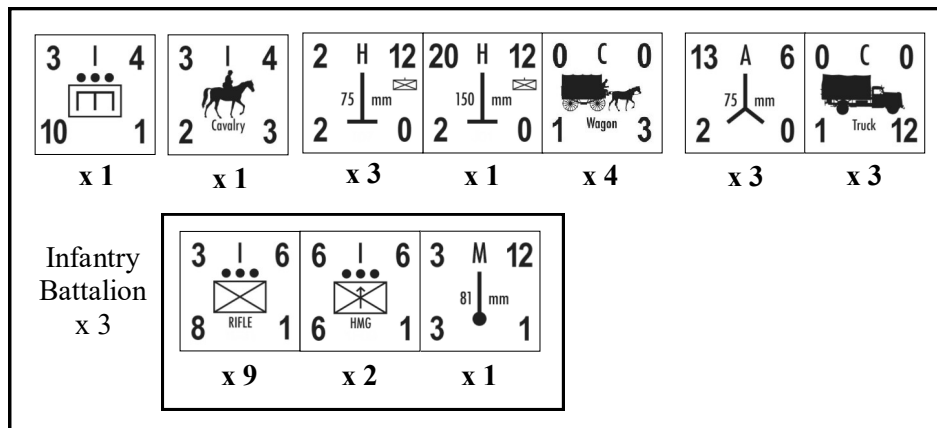

# 161st Infantry Division

July 1, 1943

336th  
Infantry  
Regiment

364th  
Infantry  
Regiment

371st  
Infantry  
Regiment

241st  
Artillery  
Regiment

241st  
PzJgr  
Battalion

241st  
Pioneer  
Battalion