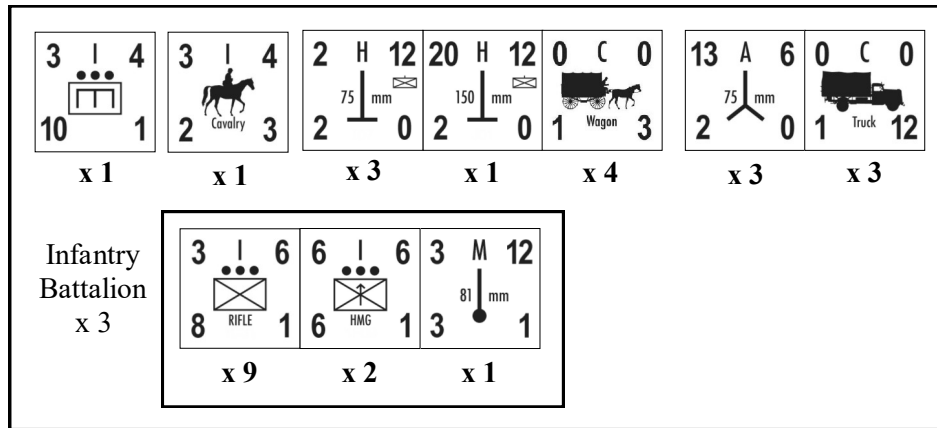

# 161st Infantry Division

July 1, 1943

336th  
Infantry  
Regiment

364th  
Infantry  
Regiment

371st  
Infantry  
Regiment

241st  
Artillery  
Regiment

241st  
PzJgr  
Battalion

241st  
Pioneer  
Battalion