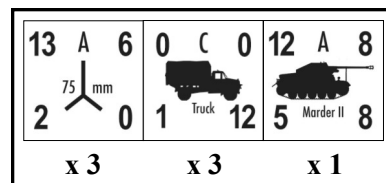

# 161st Infantry Division

July 1, 1943

336th  
Infantry  
Regiment

364th  
Infantry  
Regiment

371st  
Infantry  
Regiment

241st  
Artillery  
Regiment

241st  
PzJgr  
Battalion

241st  
Pioneer  
Battalion