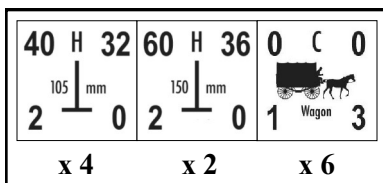

# 161st Infantry Division

July 1, 1943

336th  
Infantry  
Regiment

364th  
Infantry  
Regiment

371st  
Infantry  
Regiment

241st  
Artillery  
Regiment

241st  
PzJgr  
Battalion

241st  
Pioneer  
Battalion