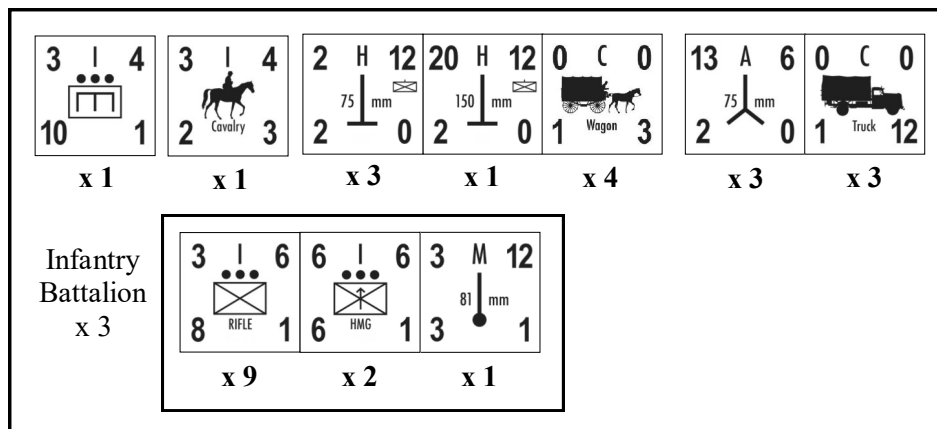

# 161st Infantry Division

July 1, 1943

336th  
Infantry  
Regiment

364th  
Infantry  
Regiment

371st  
Infantry  
Regiment

241st  
Artillery  
Regiment

241st  
PzJgr  
Battalion

241st  
Pioneer  
Battalion