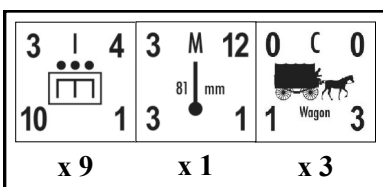

# 161st Infantry Division

July 1, 1943

336th  
Infantry  
Regiment

364th  
Infantry  
Regiment

371st  
Infantry  
Regiment

241st  
Artillery  
Regiment

241st  
PzJgr  
Battalion

241st  
Pioneer  
Battalion