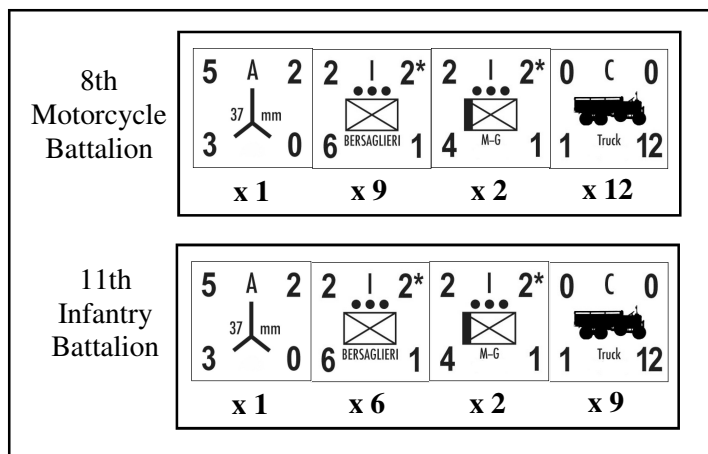

Italian 101st Mot. Infantry Division (Trieste) March, 1941

65th
Infantry
Regiment

66th
Infantry
Regiment

9th
Bersaglieri
Regiment

Mortar
Company

32nd
Mixed
Engineer
Battalion

101st
Anti-Tank
Battalion

6	A	3	0	C	0
3	47 mm	0	1	Truck	12
x 2			x 2		

21st
Artillery
Regiment

20 (H)	24	40 (H)	32	0	C	0	4	H	10	0	C	0		
2	75 mm	0	2	100 mm	0	1	TL 37	8	1	20 mm	0	1	Truck	12
x 2		x 4		x 6		x 3		x 3						