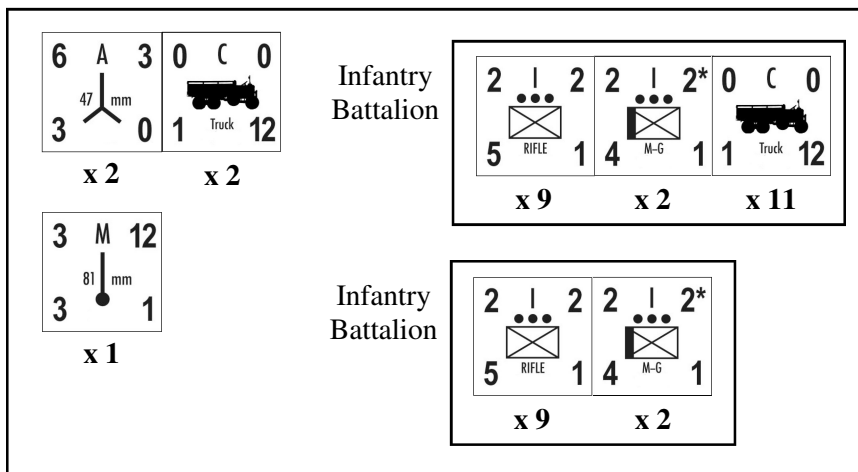

Italian 101st Mot. Infantry Division (Trieste) March, 1941

65th
Infantry
Regiment

66th
Infantry
Regiment

9th
Bersaglieri
Regiment

Mortar
Company

32nd
Mixed
Engineer
Battalion

101st
Anti-Tank
Battalion

6	A	3	0	C	0
3	47 mm	0	1	Truck	12
x 2			x 2		

21st
Artillery
Regiment

20 (H)	24	40 (H)	32	0	C	0	4	H	10	0	C	0		
2	75 mm	0	2	100 mm	0	1	TL 37	8	1	20 mm	0	1	Truck	12
x 2		x 4		x 6		x 3		x 3						