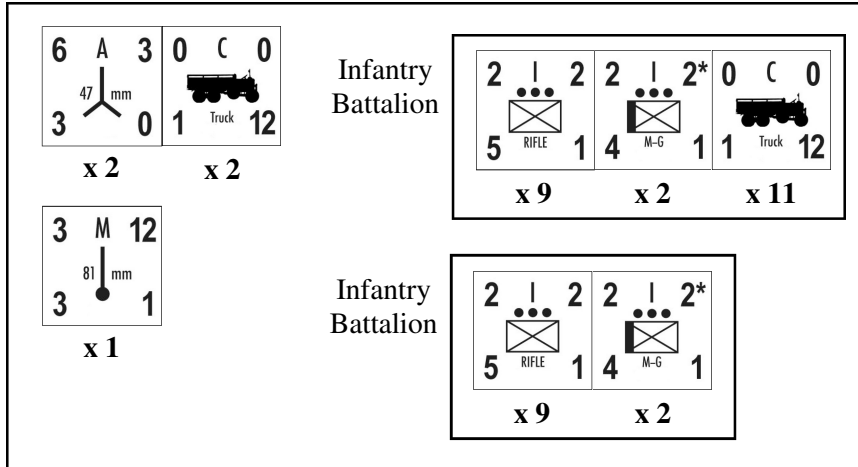

Italian 101st Mot. Infantry Division (Trieste) March, 1941

65th
Infantry
Regiment

66th
Infantry
Regiment

9th
Bersaglieri
Regiment

Mortar
Company

32nd
Mixed
Engineer
Battalion

101st
Anti-Tank
Battalion

6	A	3	0	C	0
3	47 mm	0	1	Truck	12
x 2			x 2		

21st
Artillery
Regiment

20 (H)	24	40 (H)	32	0	C	0	4	H	10	0	C	0		
2	75 mm	0	2	100 mm	0	1	TL 37	8	1	20 mm	0	1	Truck	12
x 2		x 4		x 6		x 3		x 3						