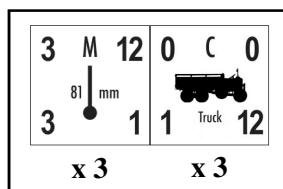

Mortar
Company