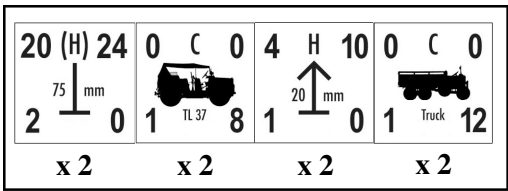

1st
Libyan
Artillery
Battalion