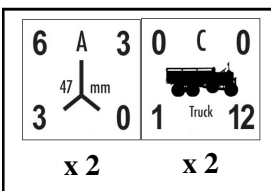

2nd Libyan  
Engineer  
Battalion

This division was composed of mostly native Libyans and was part of the invading force into Egypt in September of 1940. Division was destroyed during Operation Compass.