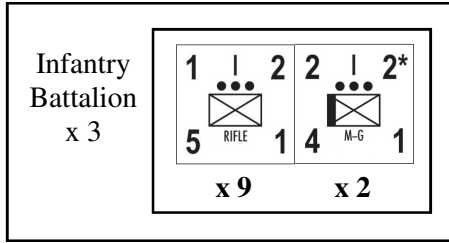

2nd Libica Infantry (*Pescatori*)

December, 1941

3rd Libyan
Infantry
Regiment