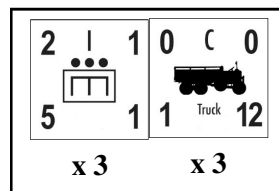

2nd Libyan  
Engineer  
Battalion

This division was composed of mostly native Libyans and was part of the invading force into Egypt in September of 1940. Division was destroyed during Operation Compass.