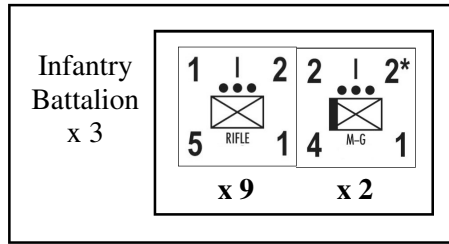

4th Libyan
Infantry
Regiment