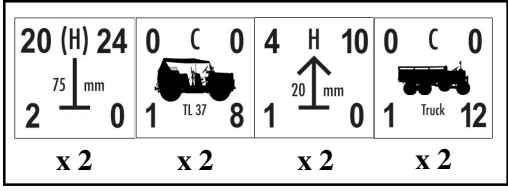

2nd
Libyan
Artillery
Battalion