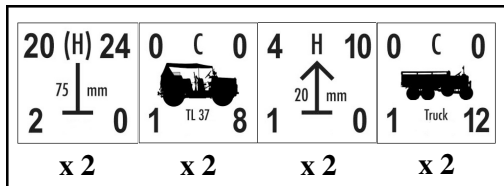

6th
Libyan
Artillery
Battalion