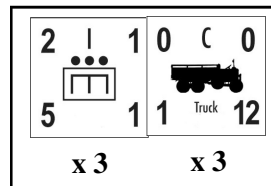

1st Libyan
Engineer
Battalion

This division was composed of mostly native Libyans and was part of the invading force into Egypt in September of 1940. Division was dug in at Maktilla during Operation Compass in December and was forced to surrender.