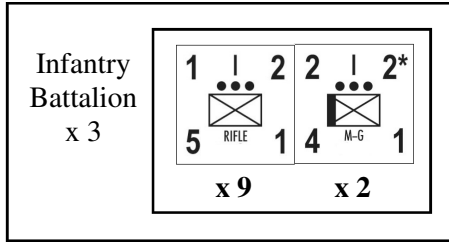

1st Libica Infantry Division (*Sibelle*)

December, 1940

1st Libyan
Infantry
Regiment