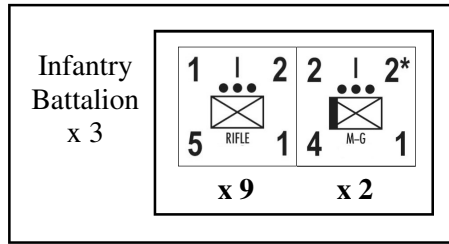

2nd Libyan
Infantry
Regiment