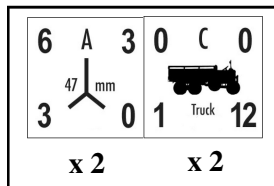

1st Libyan
Engineer
Battalion

This division was composed of mostly native Libyans and was part of the invading force into Egypt in September of 1940. Division was dug in at Maktilla during Operation Compass in December and was forced to surrender.