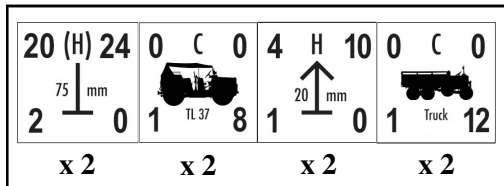

7th
Libyan
Artillery
Battalion