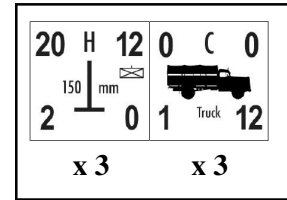

German Seventh Army Troops

December, 1944

657th
Panzer-
jager
Battalion

658th
Panzer-
jager
Battalion

47th
Pioneer
Brigade

660th
Heavy
Artillery
Battery

1092nd
Heavy
Artillery
Battery

1093rd
Heavy
Artillery
Battery