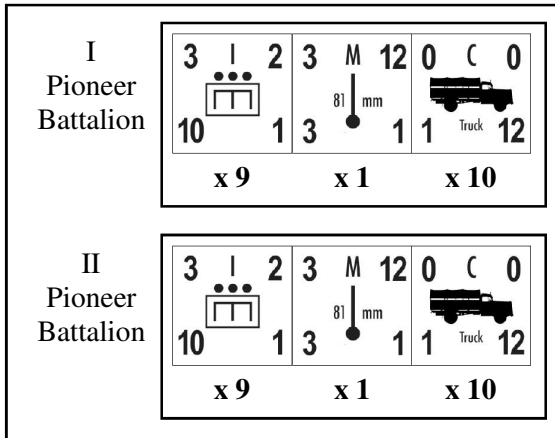

German Seventh Army Troops

December, 1944

657th
Panzer-
jager
Battalion

658th
Panzer-
jager
Battalion

47th
Pioneer
Brigade

660th
Heavy
Artillery
Battery

1092nd
Heavy
Artillery
Battery

1093rd
Heavy
Artillery
Battery