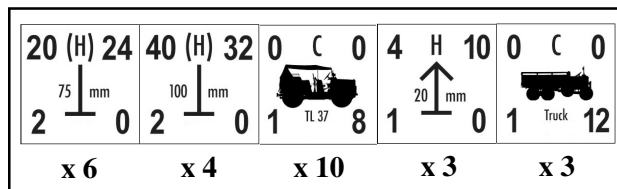

Italian 25th Infantry Division (*Bologna*)

October, 1942

39th
Infantry
Regiment

40th
Infantry
Regiment

205th
Artillery
Regiment

25th
Mixed
Engineer
Battalion

The veteran Bologna division was stationed in the center of the Axis line at El Alamein. Heavily involved in the fighting, the division was short almost everything, especially including anti-tank guns. The remnants of the division attempted to retreat through the desert without any food or water but, dying of thirst, they were finally forced to surrender.