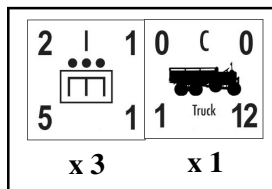

Italian 25th Infantry Division (*Bologna*)

October, 1942

39th
Infantry
Regiment

40th
Infantry
Regiment

205th
Artillery
Regiment

25th
Mixed
Engineer
Battalion

The veteran Bologna division was stationed in the center of the Axis line at El Alamein. Heavily involved in the fighting, the division was short almost everything, especially including anti-tank guns. The remnants of the division attempted to retreat through the desert without any food or water but, dying of thirst, they were finally forced to surrender.