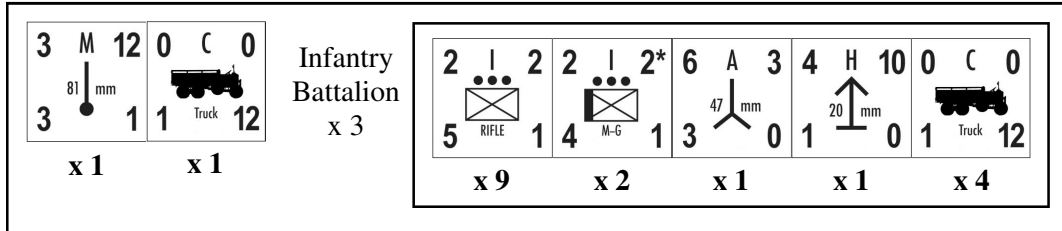

Italian 25th Infantry Division (*Bologna*)

October, 1942

39th
Infantry
Regiment

40th
Infantry
Regiment

205th
Artillery
Regiment

25th
Mixed
Engineer
Battalion

The veteran Bologna division was stationed in the center of the Axis line at El Alamein. Heavily involved in the fighting, the division was short almost everything, especially including anti-tank guns. The remnants of the division attempted to retreat through the desert without any food or water but, dying of thirst, they were finally forced to surrender.