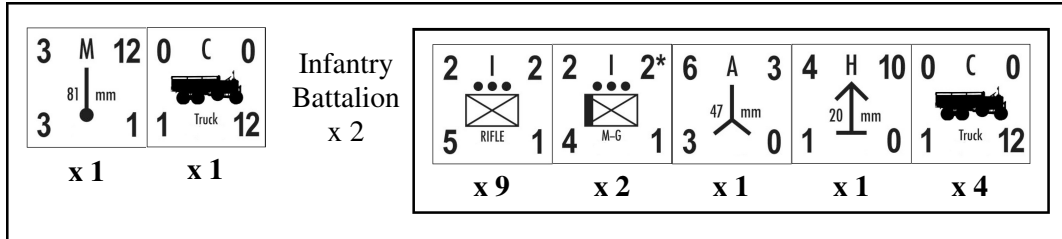

Italian 25th Infantry Division (*Bologna*)

October, 1942

39th
Infantry
Regiment

40th
Infantry
Regiment

205th
Artillery
Regiment

25th
Mixed
Engineer
Battalion

The veteran Bologna division was stationed in the center of the Axis line at El Alamein. Heavily involved in the fighting, the division was short almost everything, especially including anti-tank guns. The remnants of the division attempted to retreat through the desert without any food or water but, dying of thirst, they were finally forced to surrender.