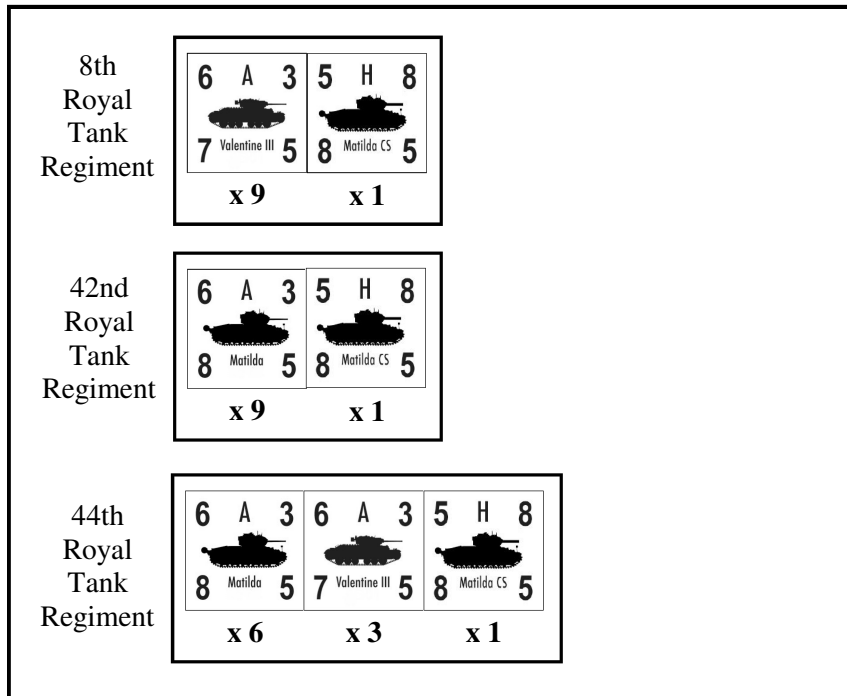

# British 1st Tank Brigade

November 17, 1941

The 1st Tank Brigade consisted entirely of infantry tanks and contained both Matildas and the new Valentine tank. In Operation Crusader, the brigade operated mainly with the 2nd New Zealand Division.