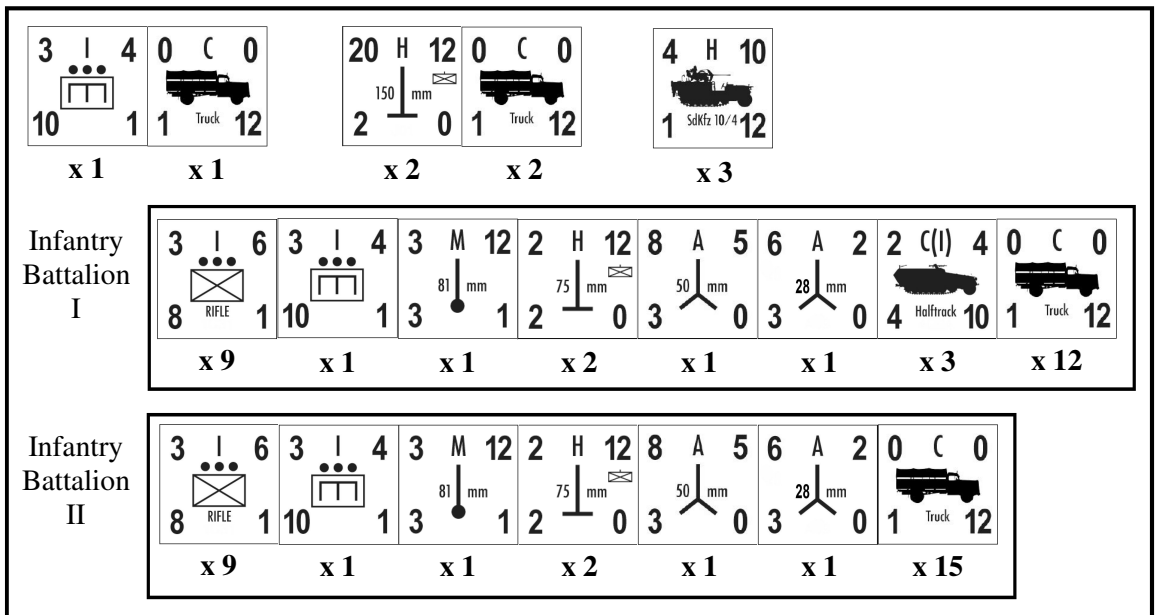

12th Panzer Division

July, 1942

15th
Panzer
Regiment

5th
Panzer
Grenadier
Regiment

25th
Panzer
Grenadier
Regiment

By Greg Moore
gregpanzerblitz.com
July 2010

22nd
Motorcycle
Battalion

3 I 6 RIFLE	3 I 4	3 M 12	5 A 2	2 H 12	0 C 0
8 1	10 1	81 mm 1	37 mm 3 0	75 mm 2 0	Truck 1 12
x 9	x 1	x 1	x 1	x 1	x 13

2nd
Artillery
Regiment

40 (H) 105 mm	32 150 mm	60 (H) SdKfz 8	36 10
2 0	2 0	1 1	10
x 4	x 2	x 6	

2nd
Anti-tank
Battalion

8 A 50 mm	5 0 C 0	12 A 8	4 H 10
3 0	1 Truck 12	5 Marder II 8	1 SdKfz 10/4 12
x 4	x 4	x 2	x 2

The 12th Panzer Division spent most of 1942 fighting in the area of Leningrad.