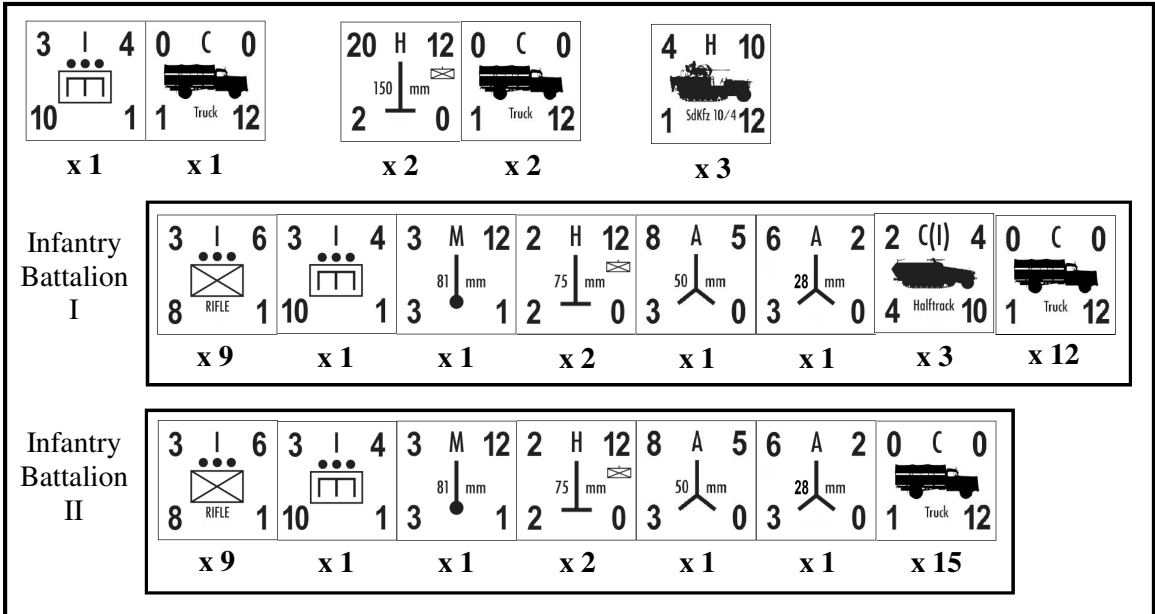

12th Panzer Division

July, 1942

15th
Panzer
Regiment

5th
Panzer
Grenadier
Regiment

25th
Panzer
Grenadier
Regiment

By Greg Moore
gregpanzerblitz.com
July 2010

22nd
Motorcycle
Battalion

3 I 6 RIFLE	3 I 4	3 M 12	5 A 2	2 H 12	0 C 0
8 1	10 1	81 mm 1	37 mm 3 0	75 mm 2 0	Truck 1 12
x 9	x 1	x 1	x 1	x 1	x 13

2nd
Artillery
Regiment

40 (H) 105 mm	32 150 mm	60 (H) SdKfz 8	36 10
2 0	2 0	1 1	10
x 4	x 2	x 6	

2nd
Anti-tank
Battalion

8 A 50 mm	5 0 C 0	12 A 8	4 H 10
3 0	1 Truck 12	5 Marder II 8	1 SdKfz 10/4 12
x 4	x 4	x 2	x 2