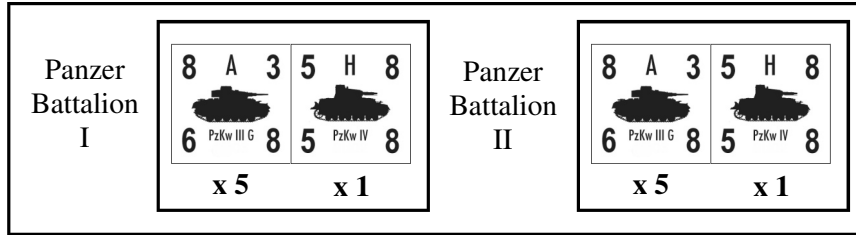

12th Panzer Division

July, 1942

15th
Panzer
Regiment

5th
Panzer
Grenadier
Regiment

25th
Panzer
Grenadier
Regiment

By Greg Moore
gregpanzerblitz.com
July 2010

22nd
Motorcycle
Battalion

3 I 6 RIFLE	3 I 4	3 M 12	5 A 2	2 H 12	0 C 0
8 1	10 1	81 mm 1	37 mm 3 0	75 mm 2 0	Truck 1 12
x 9	x 1	x 1	x 1	x 1	x 13